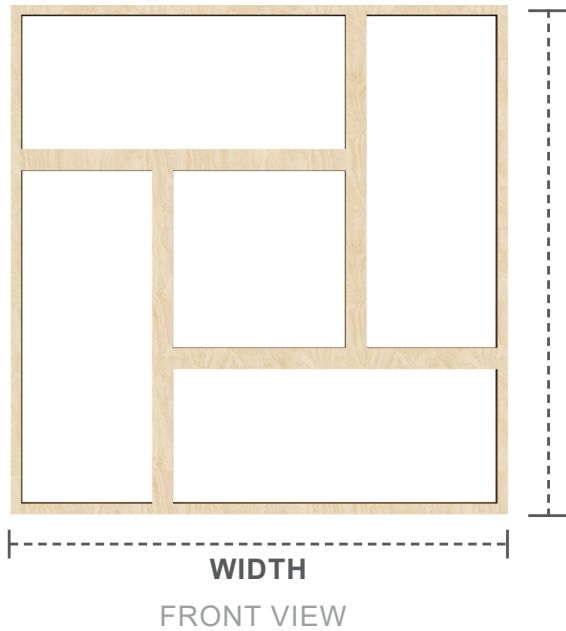

STAIN GRADE WOOD FRETWORK

STYLE

SHEFFIELD

WIDTH
FRONT VIEW

HEIGHT

1/4" 3/8"
THICKNESS
SIDE VIEW

23 3/8" x 23 3/8"
LARGE

15 3/8" x 15 3/8"
MEDIUM

11 3/8" x 11 3/8"
SMALL

7 3/8" x 7 3/8"
EXTRA SMALL

Wood Species

ALDER

BIRCH

CHERRY

HICKORY

RED OAK

WALNUT

MDF
(paintable)

PANEL CONSTRUCTION: Wood grain veneer over substrate. 3/8" or 1/4" thickness.

USAGE: Commercial or residential walls & ceilings. Not suitable for areas exposed to water or for outdoor applications.